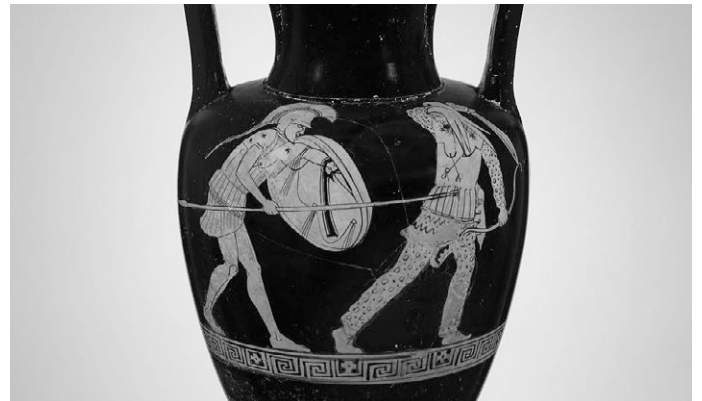

Greek Pottery

To produce an ancient Greek pot design, showing your knowledge of ancient Greece.

Design on ancient Greek pottery telling us lots about what life was like in ancient Greece. Some vases or pots have images showing us daily life in ancient Greece, some show battle scenes and some show scenes from myths (sometimes including images of the Greek gods). Design your own Greek pot on the following page.

Some ideas for designs for your Greek pot: daily life for women, men or children; sporting events; battles; the Trojan War; Greek myths; or your own idea.

Explain below what your design shows and add as much detail as you can about what you have included.